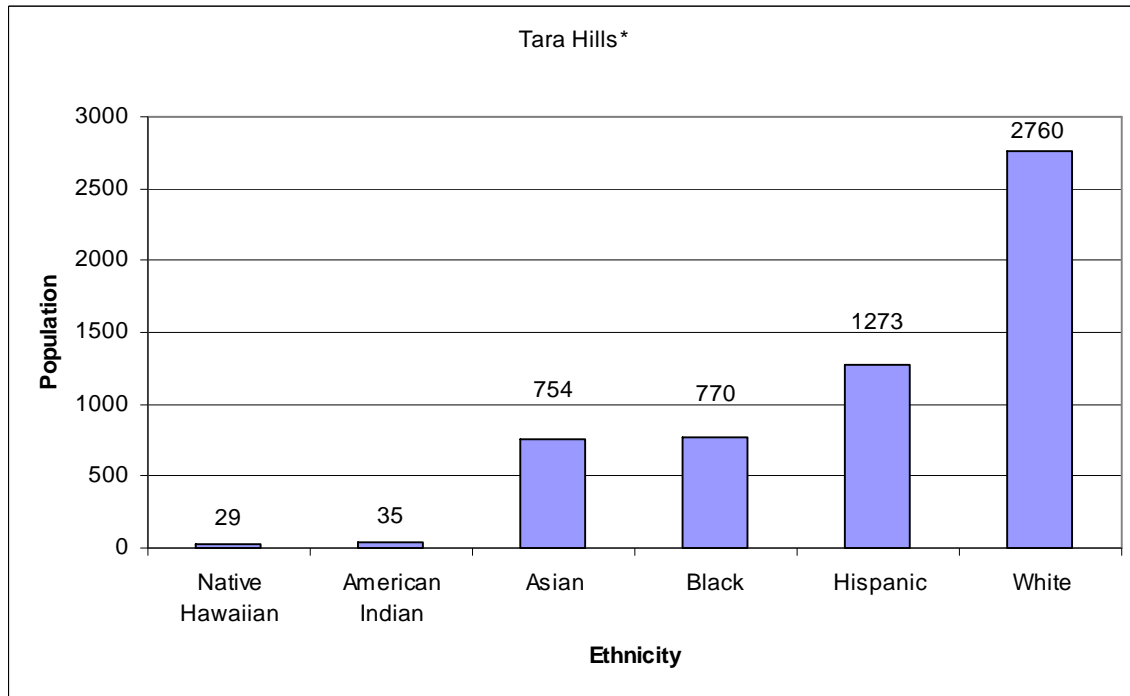

Unincorporated Area Population By Ethnicity Census Year 2000 – Tara Hills (associated to Richmond City)

Data Derived from U.S. Census 2000

Tara Hills		Unincorporated total population	5,332*
Ethnicity	Tara Hills		%
Native Hawaiian	29		0.52%
American Indian	35		0.62%
Asian	754		13.41%
Black	770		13.70%
Hispanic	1273		22.65%
White	2760		49.10%
Total	5621		100.00%

Data Derived from U.S. Census 2000