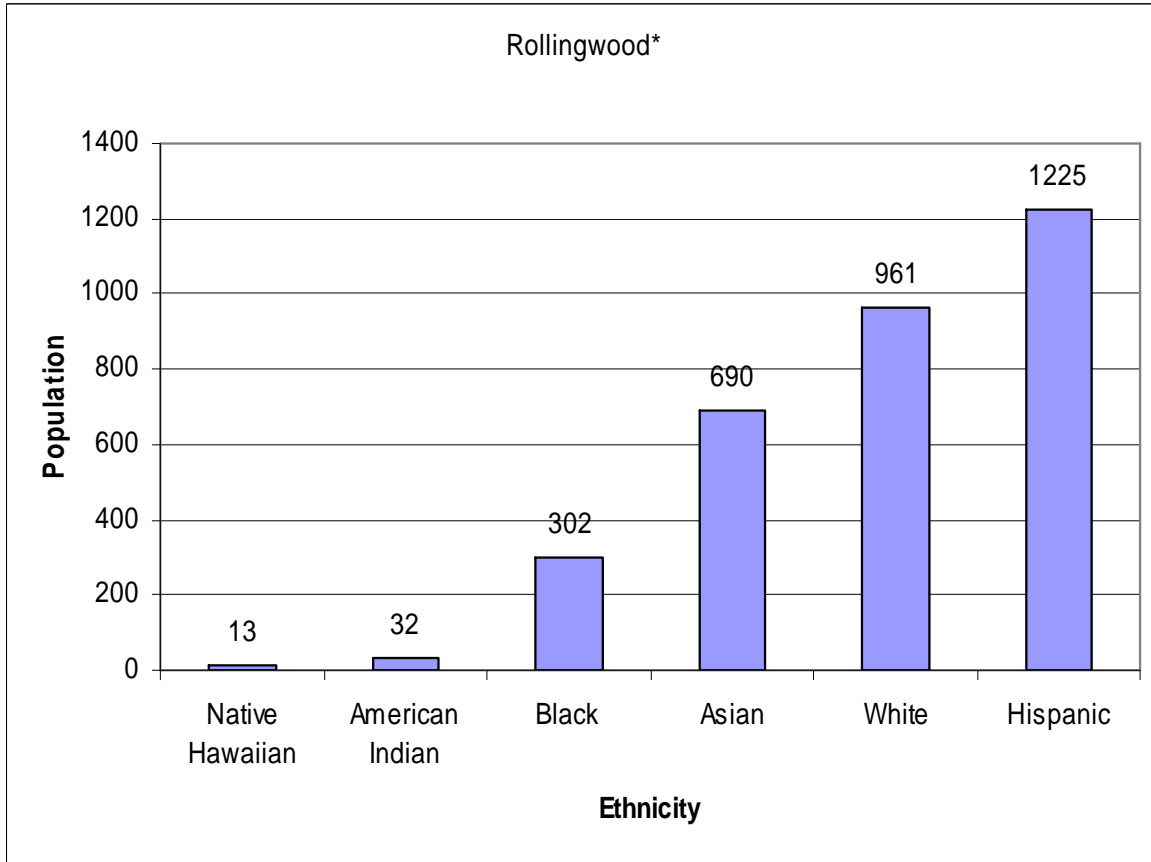

Unincorporated Area Population By Ethnicity Census Year 2000 – Rollingwood  
(associated to Richmond City)

Data Derived from U.S. Census 2000

<b>Rollingwood Unincorporated</b>		<b>2,900*</b>
<b>Ethnicity</b>	<b>Rollingwood</b>	<b>%</b>
Native Hawaiian	13	0.40%
American Indian	32	0.99%
Black	302	9.37%
Asian	690	21.41%
White	961	29.82%
Hispanic	1225	38.01%
<b>Total</b>	<b>3223</b>	<b>100.00%</b>

Data Derived from U.S. Census 2000