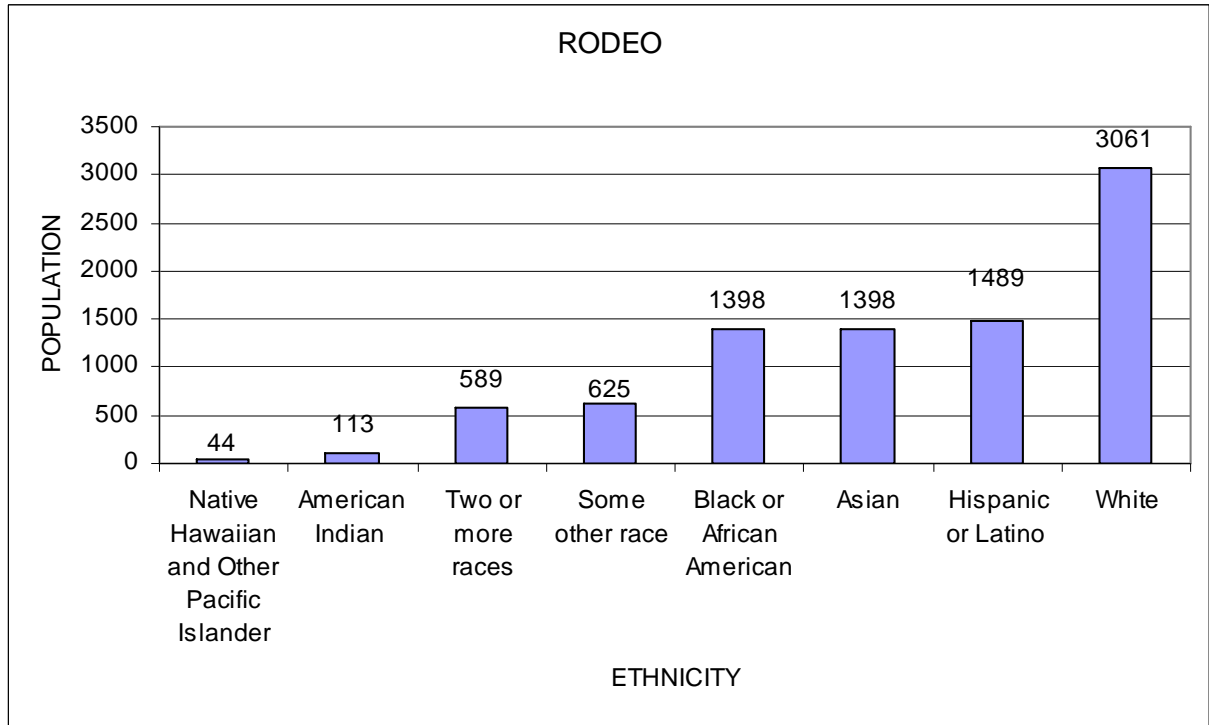

City Population By Ethnicity Census Year 2000 - Rodeo

Data Derived from ABAG Bay Area Census, Tracts/Blocks Census 2000

Rodeo total population		8,717
Ethnicity	Rodeo	%
Native Hawaiian and Other Pacific Islander	44	0.50%
American Indian	113	1.30%
Two or more races	589	6.76%
Some other race	625	7.17%
Black or African American	1398	16.04%
Asian	1398	16.04%
Hispanic or Latino	1489	17.08%
White	3061	35.12%
Total	8717	100.00%

Data Derived from ABAG Bay Area Census, Tracts/Blocks Census 2000