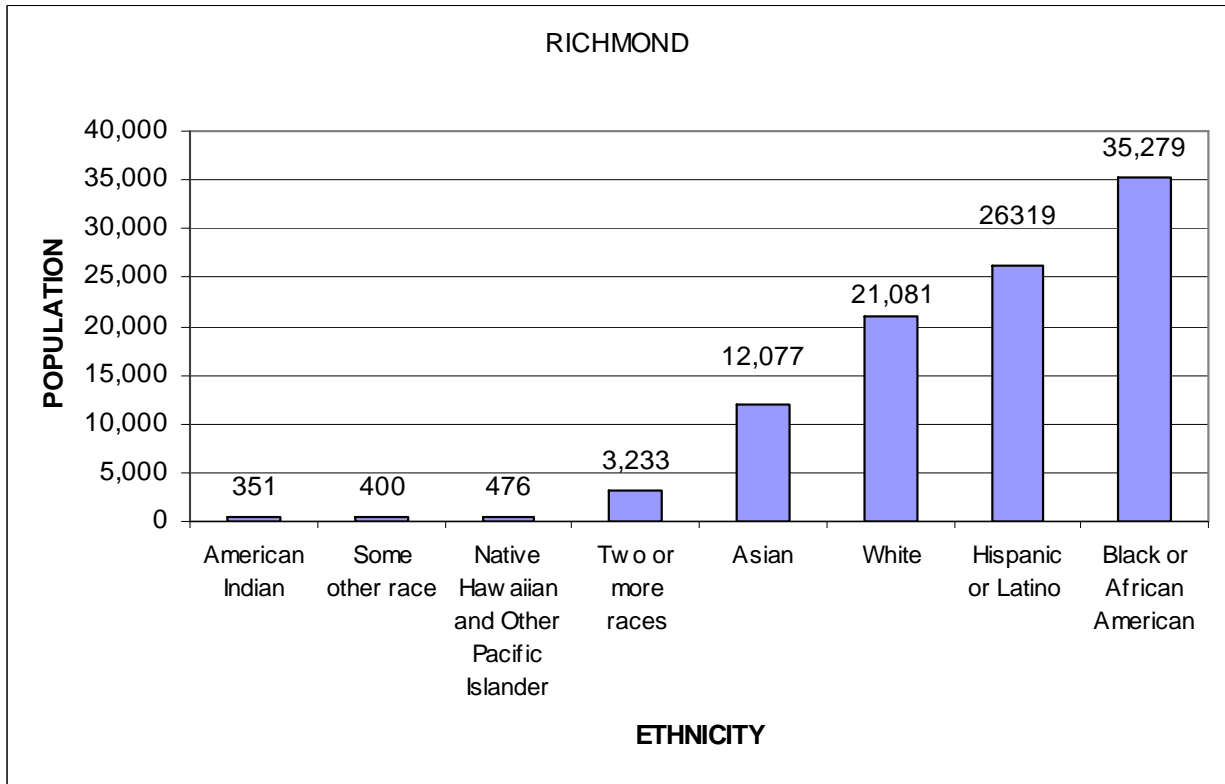

City Population By Ethnicity Census Year 2000 - Richmond

Data Derived from ABAG Bay Area Census, Tracts/Blocks Census 2000

Richmond City total population		99,216
Ethnicity	Richmond	%
American Indian	351	0.35%
Some other race	400	0.40%
Native Hawaiian and Other Pacific Islander	476	0.48%
Two or more races	3,233	3.26%
Asian	12,077	12.17%
White	21,081	21.25%
Hispanic or Latino	26,319	26.53%
Black or African American	35,279	35.56%
Total	99,216	100.00%