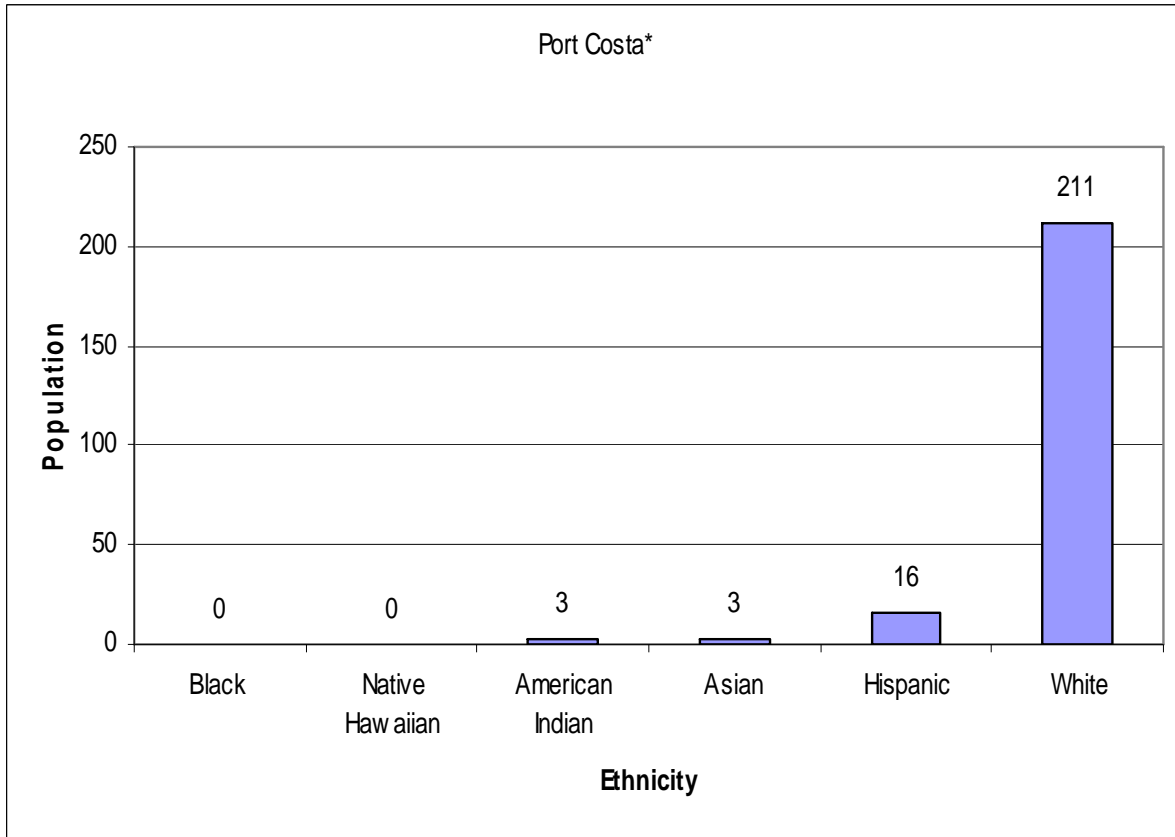

Unincorporated Area Population By Ethnicity Census Year 2000 – Port Costa (associated to Rodeo/Crockett)

Data Derived from U.S. Census 2000

Port Costa		Unincorporated total population	232
Ethnicity	Port Costa		%
Black	0		0.00%
Native Hawaiian	0		0.00%
American Indian	3		1.29%
Asian	3		1.29%
Hispanic	16		6.87%
White	211		90.56%
Total	233		100.00%

Data Derived from U.S. Census 2000