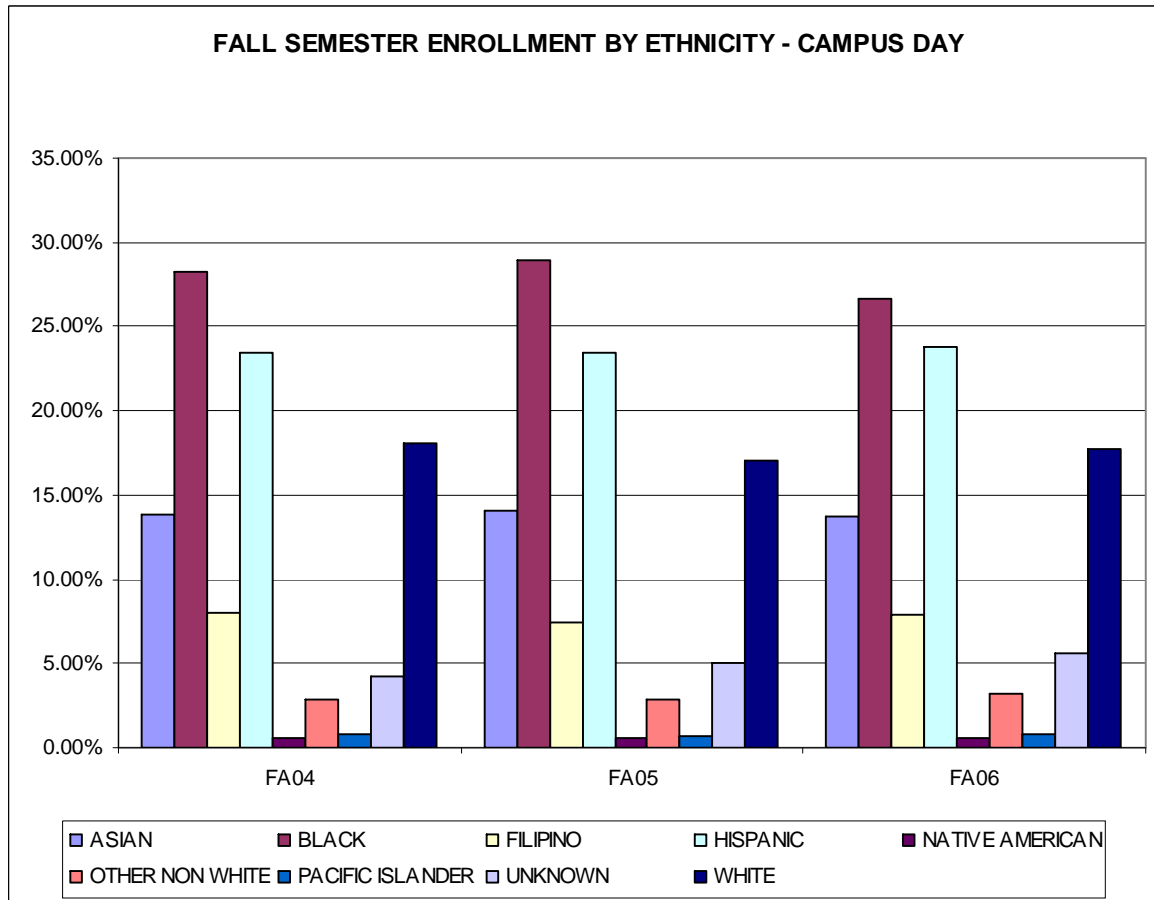

FALL SEMESTER ENROLLMENT BY ETHNICITY – DAY

CAMPUS DAY						
ETHNICITY	FA04		FA05		FA06	
ASIAN	954	13.83%	939	14.05%	985	13.77%
BLACK	1952	28.29%	1932	28.90%	1906	26.65%
FILIPINO	552	8.00%	495	7.40%	563	7.87%
HISPANIC	1618	23.45%	1569	23.47%	1700	23.77%
NATIVE AMERICAN	36	0.52%	37	0.55%	43	0.60%
OTHER NON WHITE	199	2.88%	192	2.87%	229	3.20%
PACIFIC ISLANDER	54	0.78%	49	0.73%	56	0.78%
UNKNOWN	291	4.22%	333	4.98%	401	5.61%
WHITE	1244	18.03%	1139	17.04%	1269	17.74%
TOTAL	6900	100.00%	6685	100.00%	7152	100.00%

Source: datatel

Source: datatel