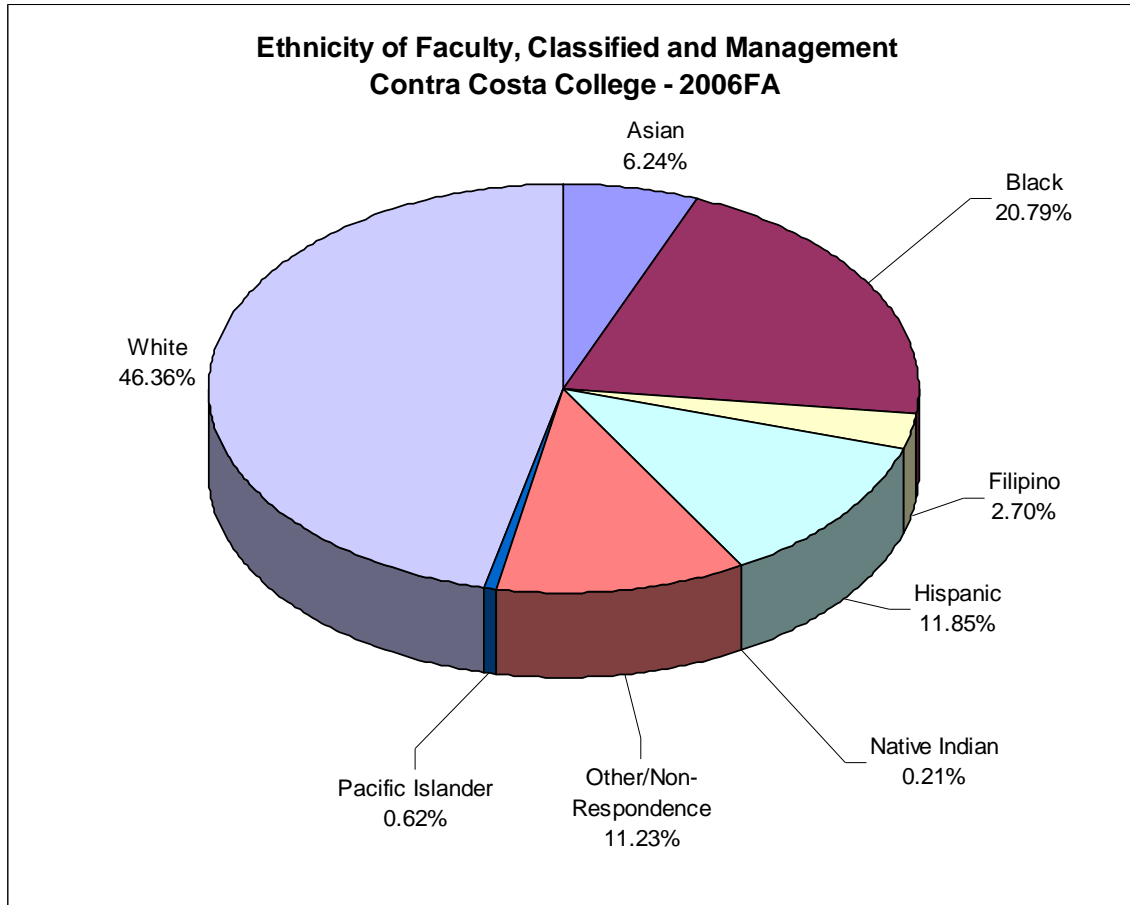

ETHNICITY OF FACULTY, CLASSIFIED AND MANAGEMENT-2006FA

| Ethnicity | Classified Manager | Certificated Manager | Permanent Classified | Faculty Full-Time | Faculty Part-Time | Ethnicity Total |
|---------------------|--------------------|----------------------|----------------------|-------------------|-------------------|-----------------|
| Asian | 1 | 0 | 10 | 5 | 14 | 30 |
| Black | 3 | 4 | 38 | 15 | 40 | 100 |
| Filipino | 8 | 0 | 0 | 1 | 4 | 13 |
| Hispanic | 2 | 0 | 23 | 12 | 20 | 57 |
| Native Indian | 0 | 0 | 1 | 0 | 0 | 1 |
| Other/Non-Response | 2 | 0 | 7 | 10 | 35 | 54 |
| Pacific Islander | 0 | 1 | 0 | 2 | 0 | 3 |
| White | 4 | 2 | 43 | 51 | 123 | 223 |
| Total ==> | 20 | 7 | 122 | 96 | 236 | 481 |