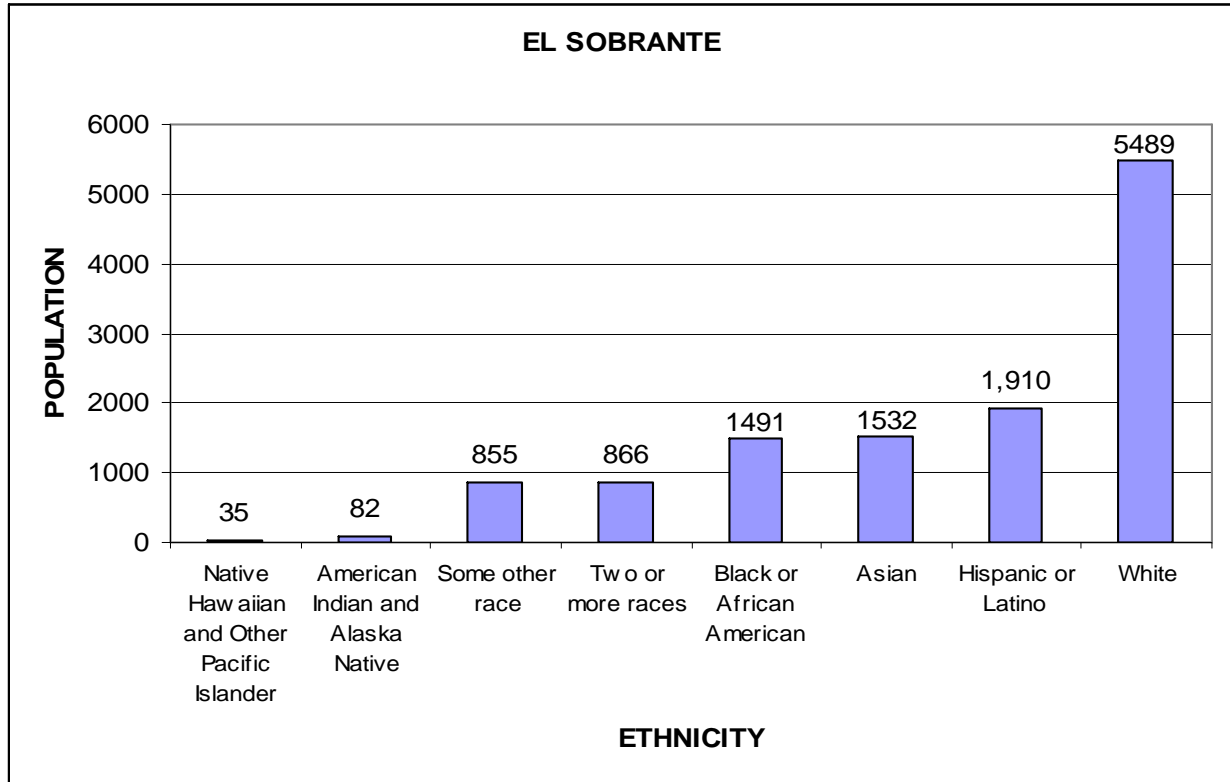

City Population By Ethnicity Census Year 2000 – El Sobrante

Data Derived from ABAG Bay Area Census, Tracts/Blocks Census 2000

El Sobrante total population		12,260
Ethnicity	El Sobrante	%
Native Hawaiian and Other Pacific Islander	35	0.29%
American Indian and Alaska Native	82	0.67%
Some other race	855	6.97%
Two or more races	866	7.06%
Black or African American	1491	12.16%
Asian	1532	12.50%
Hispanic or Latino	1,910	15.58%
White	5489	44.77%
Total	12260	100.00%

Data Derived from ABAG Bay Area Census, Tracts/Blocks Census 2000