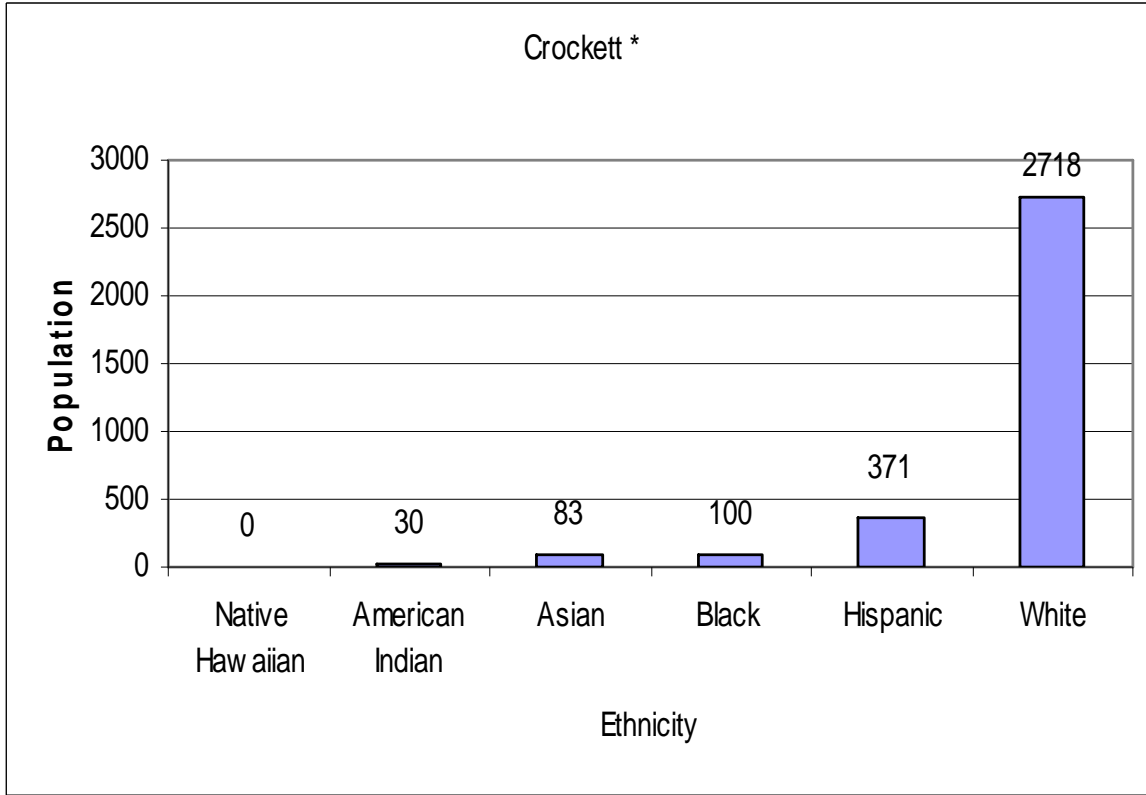

Unincorporated Area Population By Ethnicity Census Year 2000 – Crockett (Associated to Rodeo City)

Data Derived from U.S. Census 2000

<b>Crockett CDP</b>		<b>Unincorporated total population</b>	<b>3,194*</b>
<b>Ethnicity</b>	<b>Crockett CDP</b>	<b>%</b>	
Native Hawaiian	0	0.00%	
American Indian	30	0.91%	
Asian	83	2.51%	
Black	100	3.03%	
Hispanic	371	11.24%	
White	2718	82.31%	
<b>Total</b>	<b>3302</b>	<b>100.00%</b>	

Data Derived from U.S. Census 2000