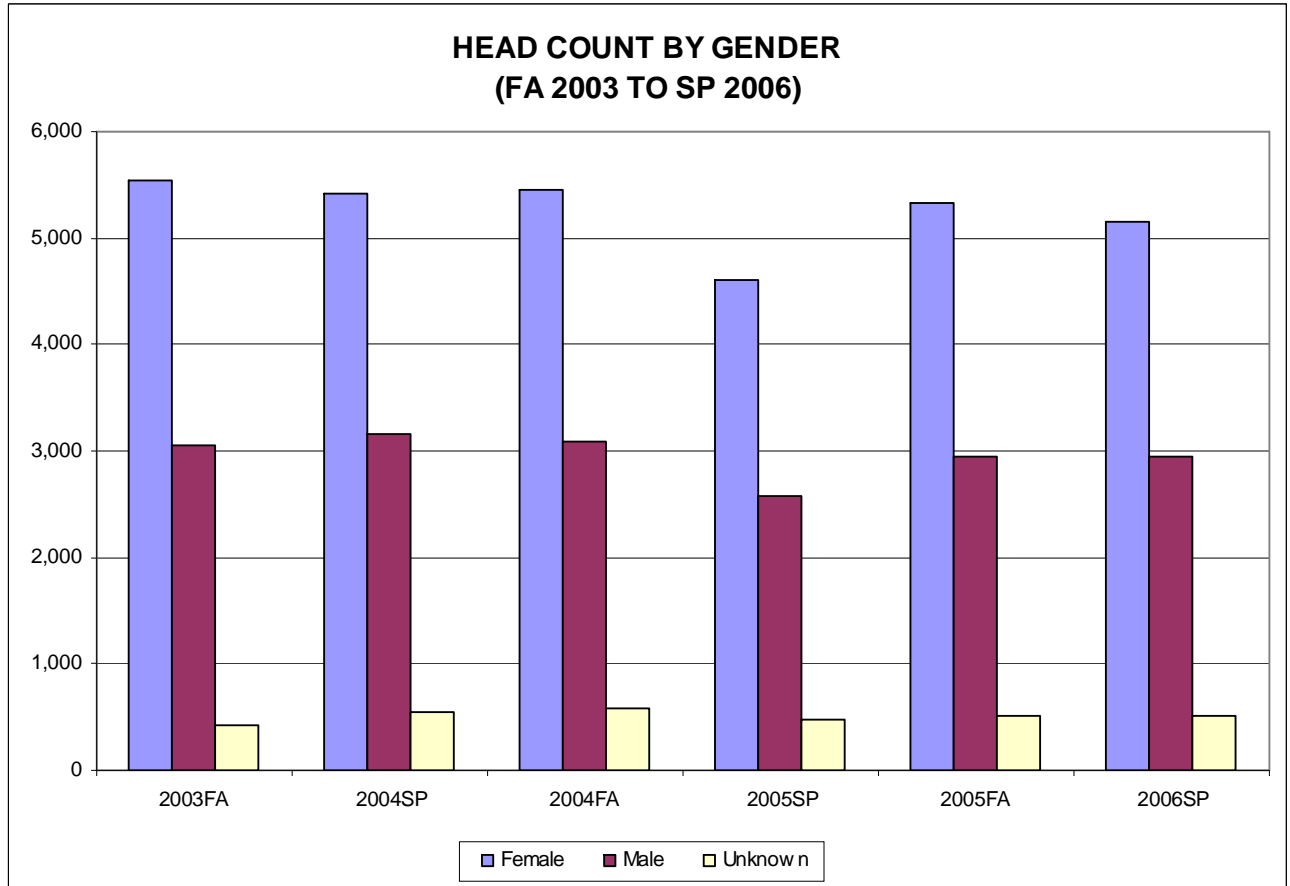

CCC HEAD COUNT BY GENDER

Source: Cognos

Gender	2003FA	2004SP	2004FA	2005SP	2005FA	2006SP
<b>Female</b>	5,540	5,419	5,459	4,606	5,329	5,145
<b>PCT.</b>	61.42%	59.48%	59.75%	60.08%	60.61%	59.76%
<b>Male</b>	3,060	3,151	3,091	2,576	2,951	2,949
<b>PCT.</b>	33.92%	34.58%	33.83%	33.60%	33.56%	34.25%
<b>Unknown</b>	420	541	587	485	512	515
<b>PCT.</b>	4.66%	5.94%	6.42%	6.33%	5.82%	5.98%
<b>Total ==&gt;</b>	9,020	9,111	9,137	7,667	8,792	8,609