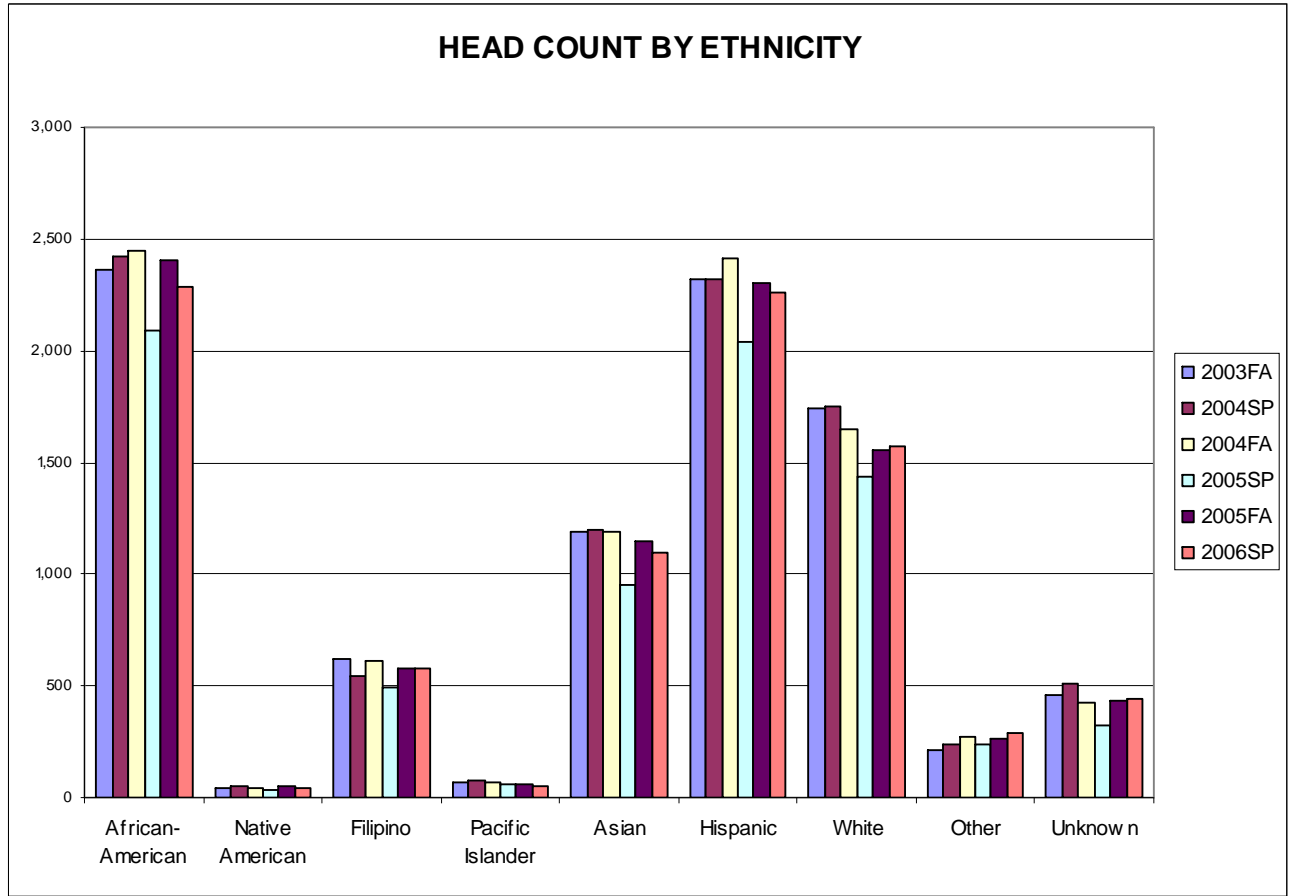

CCC HEAD COUNT BY ETHNICITY

Source: Cognos

Ethnicity	2003FA	2004SP	2004FA	2005SP	2005FA	2006SP
African-American	2,363	2,419	2,449	2,093	2,406	2,282
Native American	44	54	46	31	50	44
Filipino	619	545	616	492	579	578
Pacific Islander	68	75	70	62	60	48
Asian	1,193	1,201	1,194	953	1,144	1,098
Hispanic	2,321	2,322	2,414	2,037	2,305	2,257
White	1,739	1,748	1,652	1,437	1,555	1,572
Other	214	236	270	235	260	285
Unknown	459	511	426	327	433	445